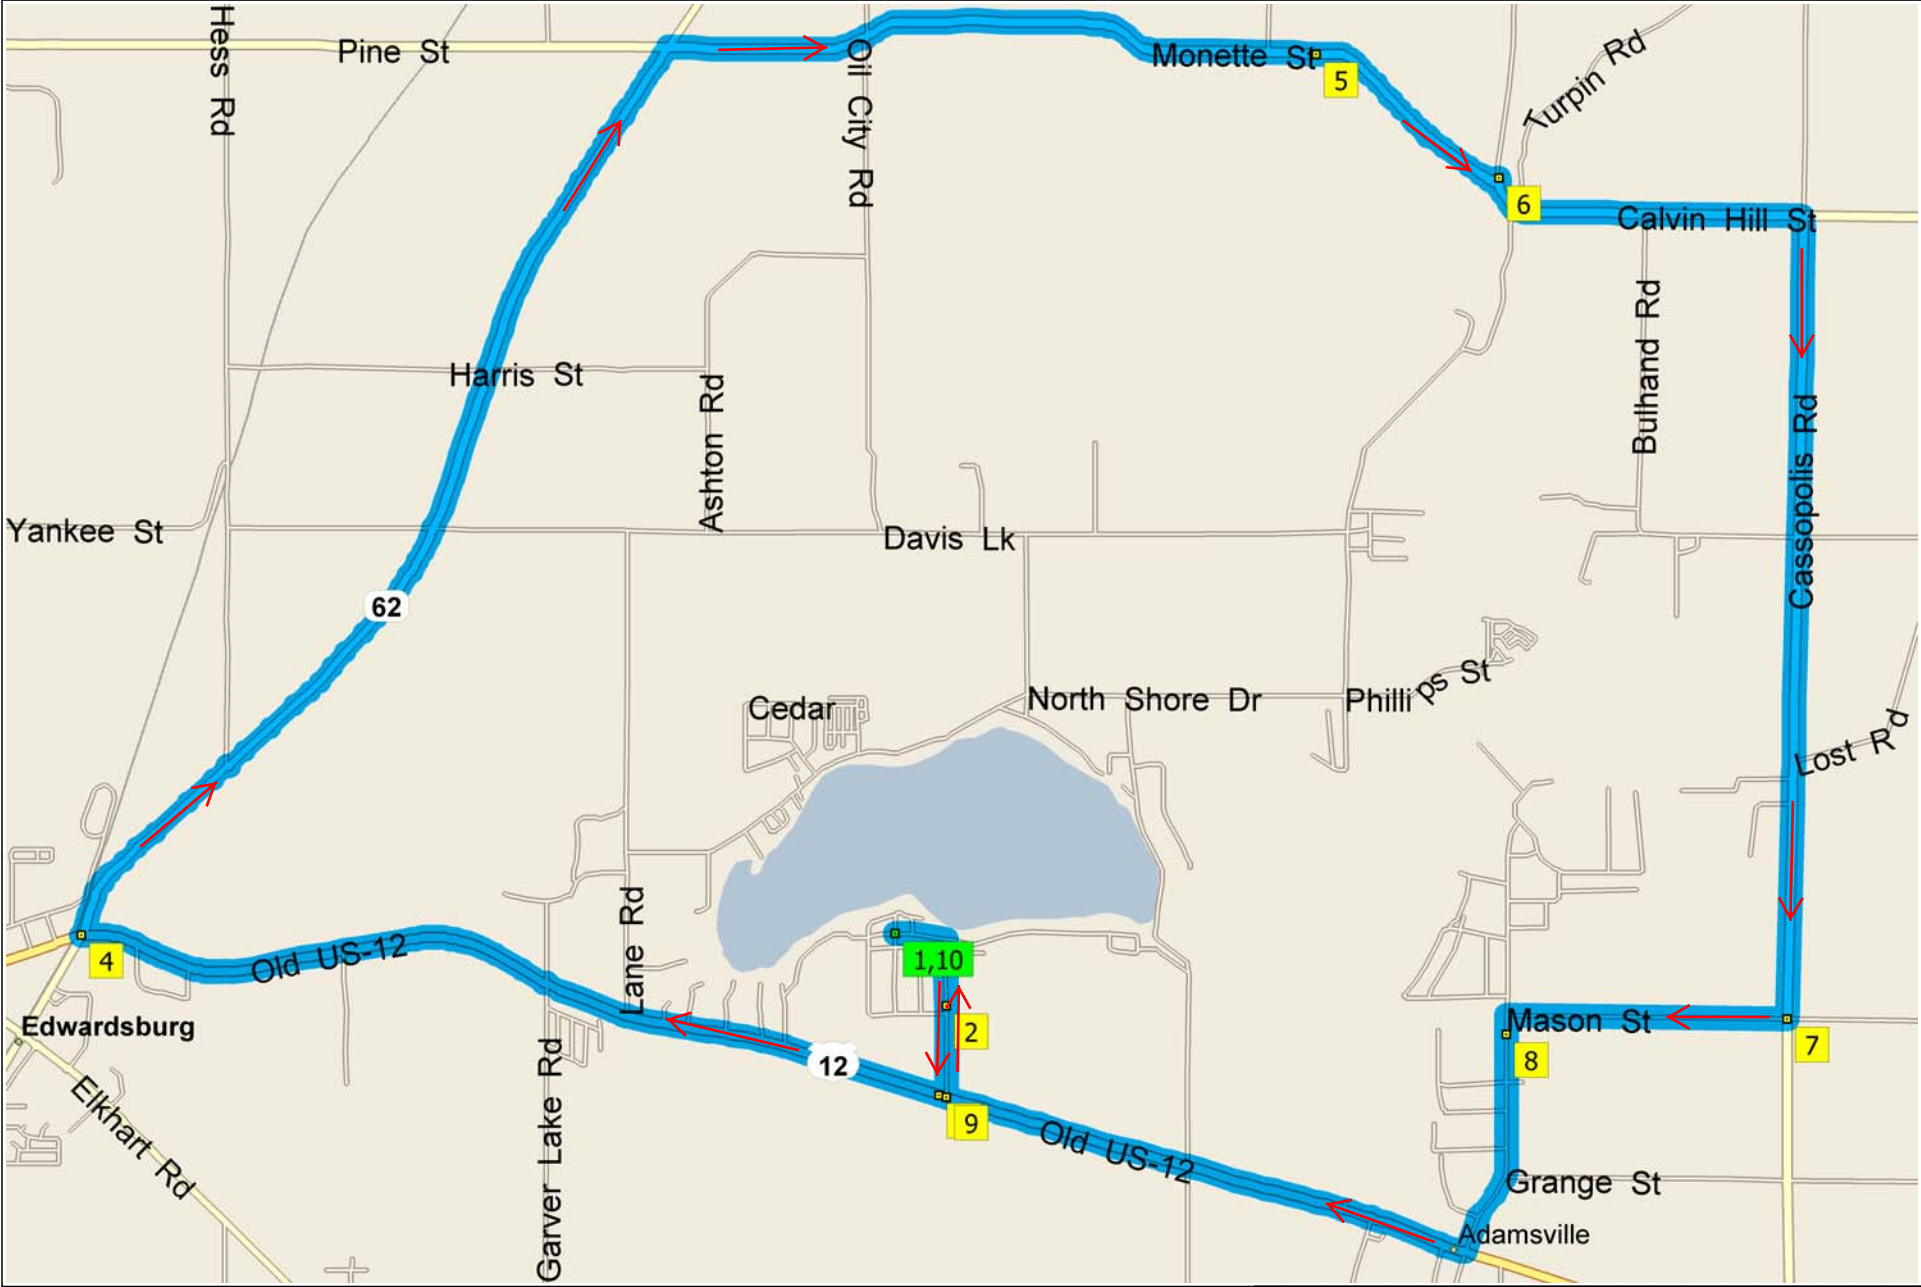

17.2 Mile Bike

Copyright © and (P) 1988–2008 Microsoft Corporation and/or its suppliers. All rights reserved. <http://www.microsoft.com/streets/>
Certain mapping and direction data © 2008 NAVTEQ. All rights reserved. The Data for areas of Canada includes information taken with permission from Canadian authorities, including: © Her Majesty the Queen in Right of Canada, © Queen's Printer for Ontario. NAVTEQ and NAVTEQ ON BOARD are trademarks of NAVTEQ. © 2008 Tele Atlas North America, Inc. All rights reserved. Tele Atlas and Tele Atlas North America are trademarks of Tele Atlas, Inc. © 2008 by Applied Geographic Systems. All rights reserved.