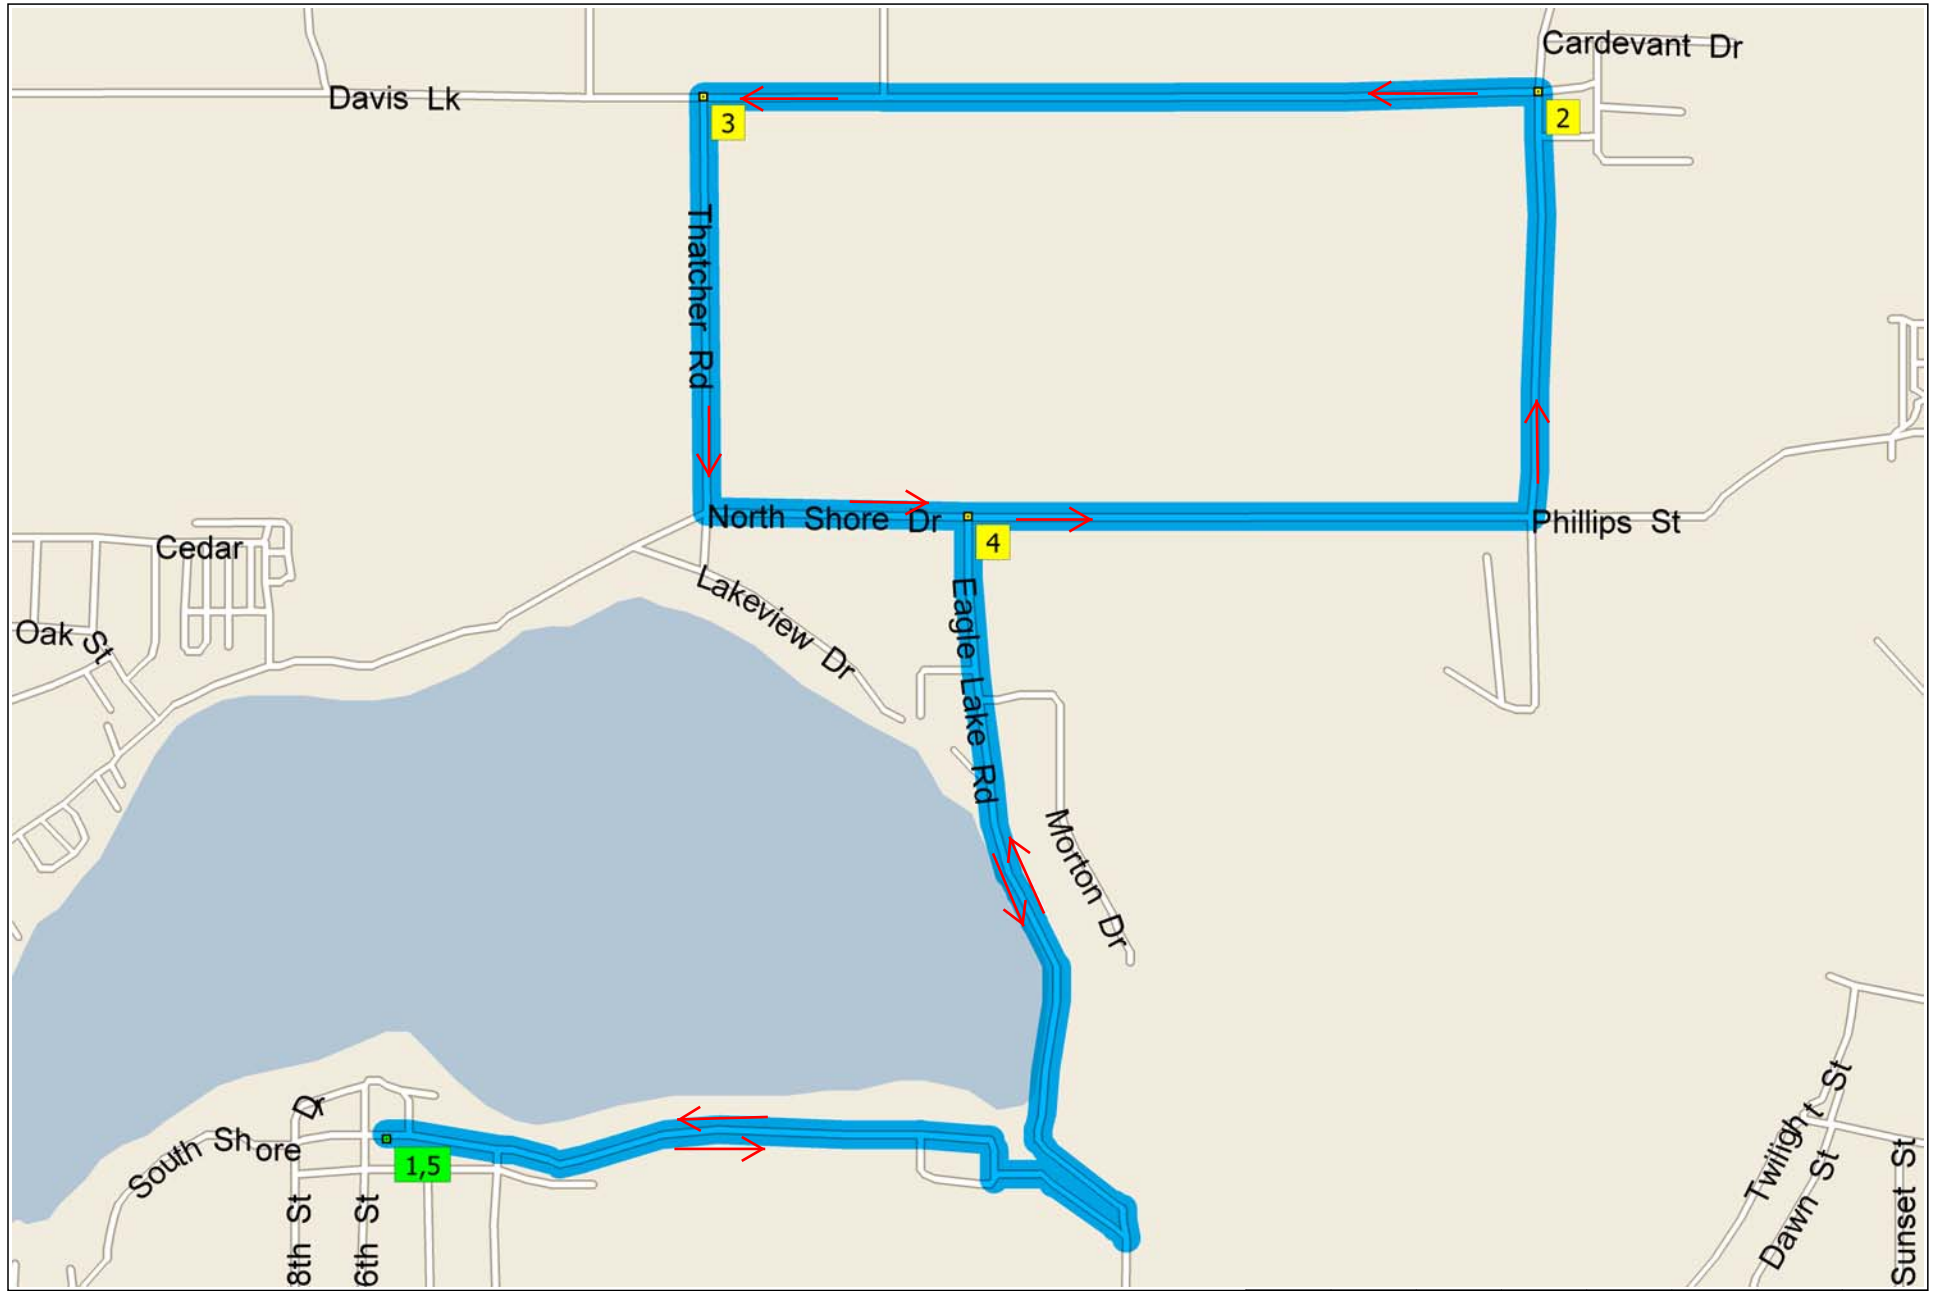

Super Sprint 6.8 Mile Bike

Copyright © and (P) 1988–2008 Microsoft Corporation and/or its suppliers. All rights reserved. <http://www.microsoft.com/streets/>
Certain mapping and direction data © 2008 NAVTEQ. All rights reserved. The Data for areas of Canada includes information taken with permission from Canadian authorities, including: © Her Majesty the Queen in Right of Canada, © Queen's Printer for Ontario. NAVTEQ and NAVTEQ ON BOARD are trademarks of NAVTEQ. © 2008 Tele Atlas North America, Inc. All rights reserved. Tele Atlas and Tele Atlas North America are trademarks of Tele Atlas, Inc. © 2008 by Applied Geographic Systems. All rights reserved.