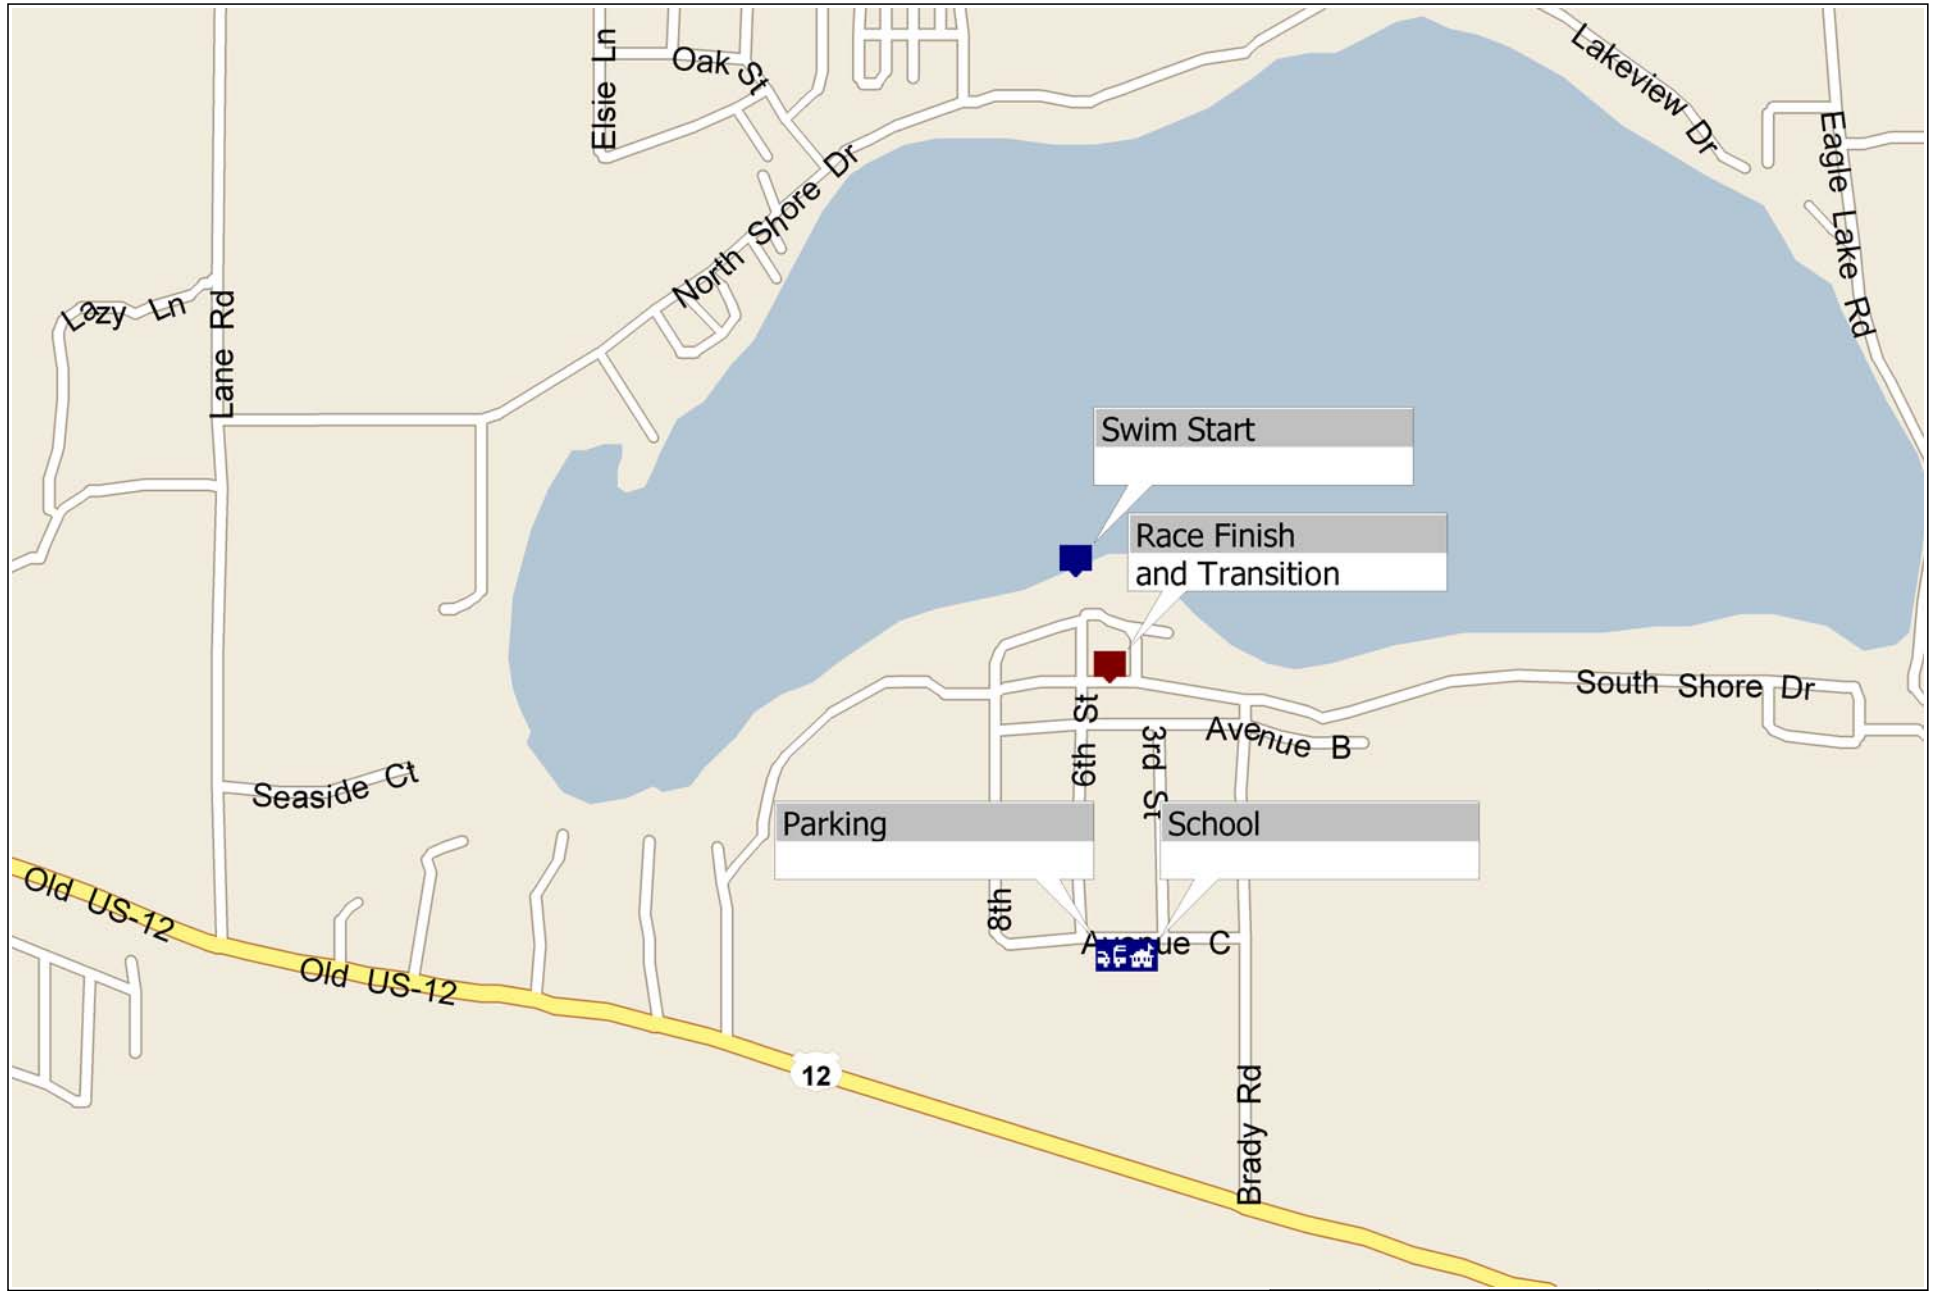

Eagle Lake Triathlon Parking and Layout

Copyright © and (P) 1988–2008 Microsoft Corporation and/or its suppliers. All rights reserved. <http://www.microsoft.com/streets/>
Certain mapping and direction data © 2008 NAVTEQ. All rights reserved. The Data for areas of Canada includes information taken with permission from Canadian authorities, including: © Her Majesty the Queen in Right of Canada, © Queen's Printer for Ontario. NAVTEQ and NAVTEQ ON BOARD are trademarks of NAVTEQ. © 2008 Tele Atlas North America, Inc. All rights reserved. Tele Atlas and Tele Atlas North America are trademarks of Tele Atlas, Inc. © 2008 by Applied Geographic Systems. All rights reserved.